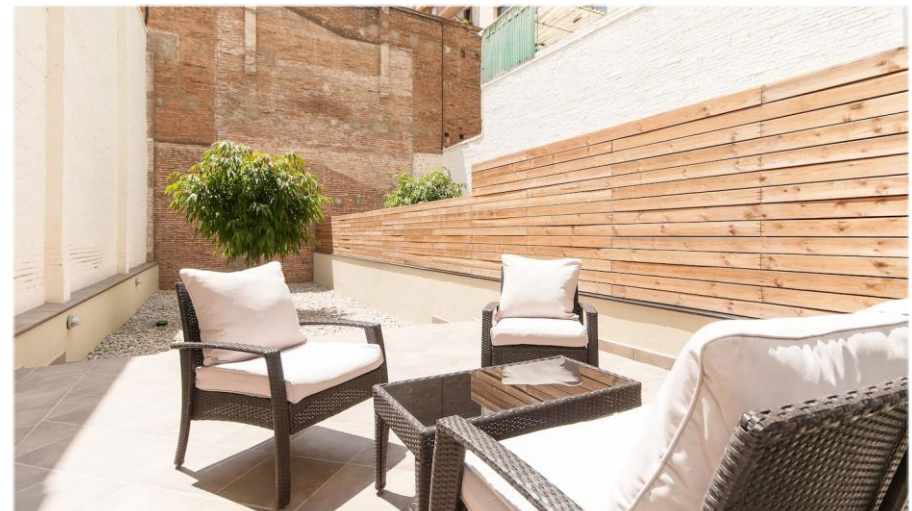

weflating Sagrada Familia

Duplex with terrace

+34 620 235 769
info@weflating.com
www.weflating.com