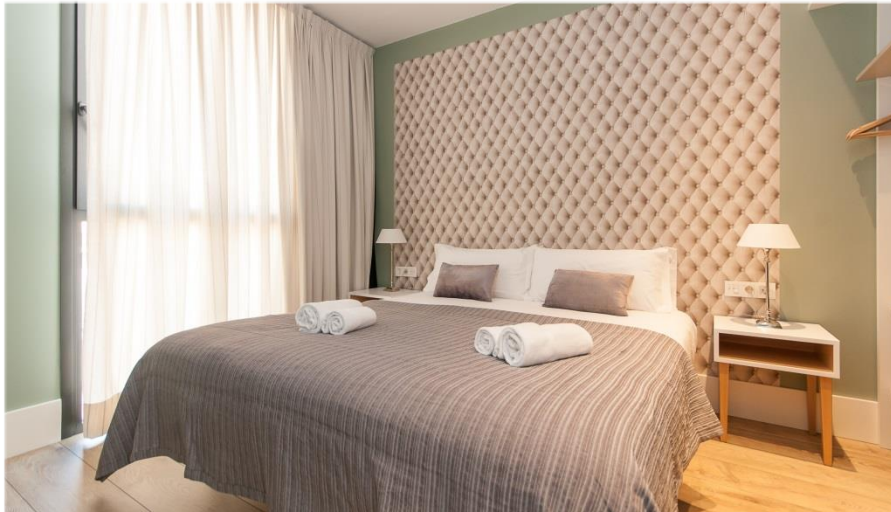

weflating Sagrada Familia

Luxury Gaudi 1

+34 620 235 769
info@weflating.com
www.weflating.com