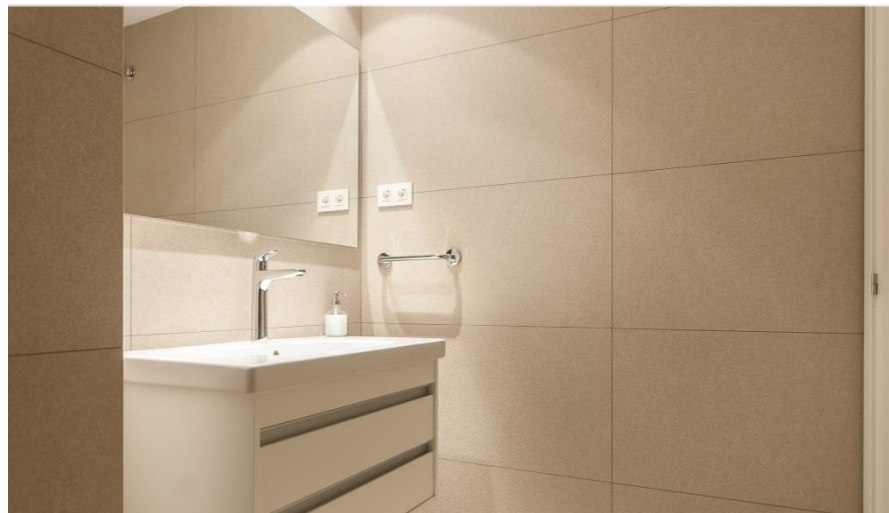

weflating Sagrada Familia

Luxury Gaudi 1

+34 620 235 769
info@weflating.com
www.weflating.com