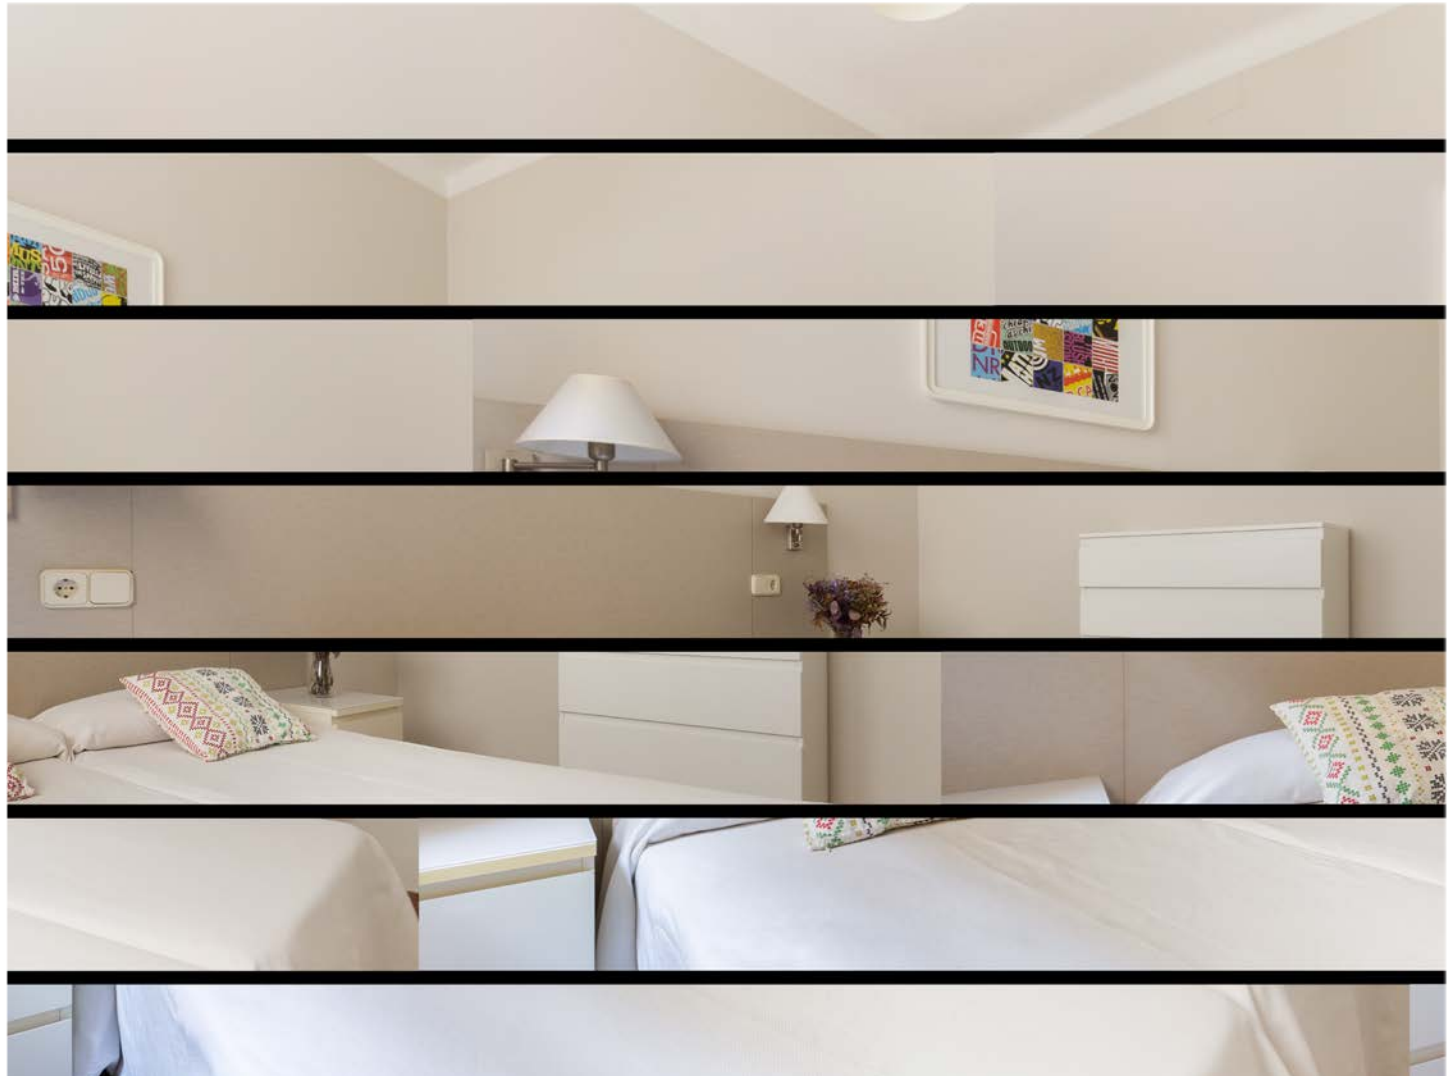

by **weflating**
Three Bedroom Apartment

+34 620 235 769
info@weflating.com
www.weflating.com

Surface: 75 m²

4 pax

4 Single bed

1 Bathroom

Air-Conditioning

Elevator

Wi-Fi connection