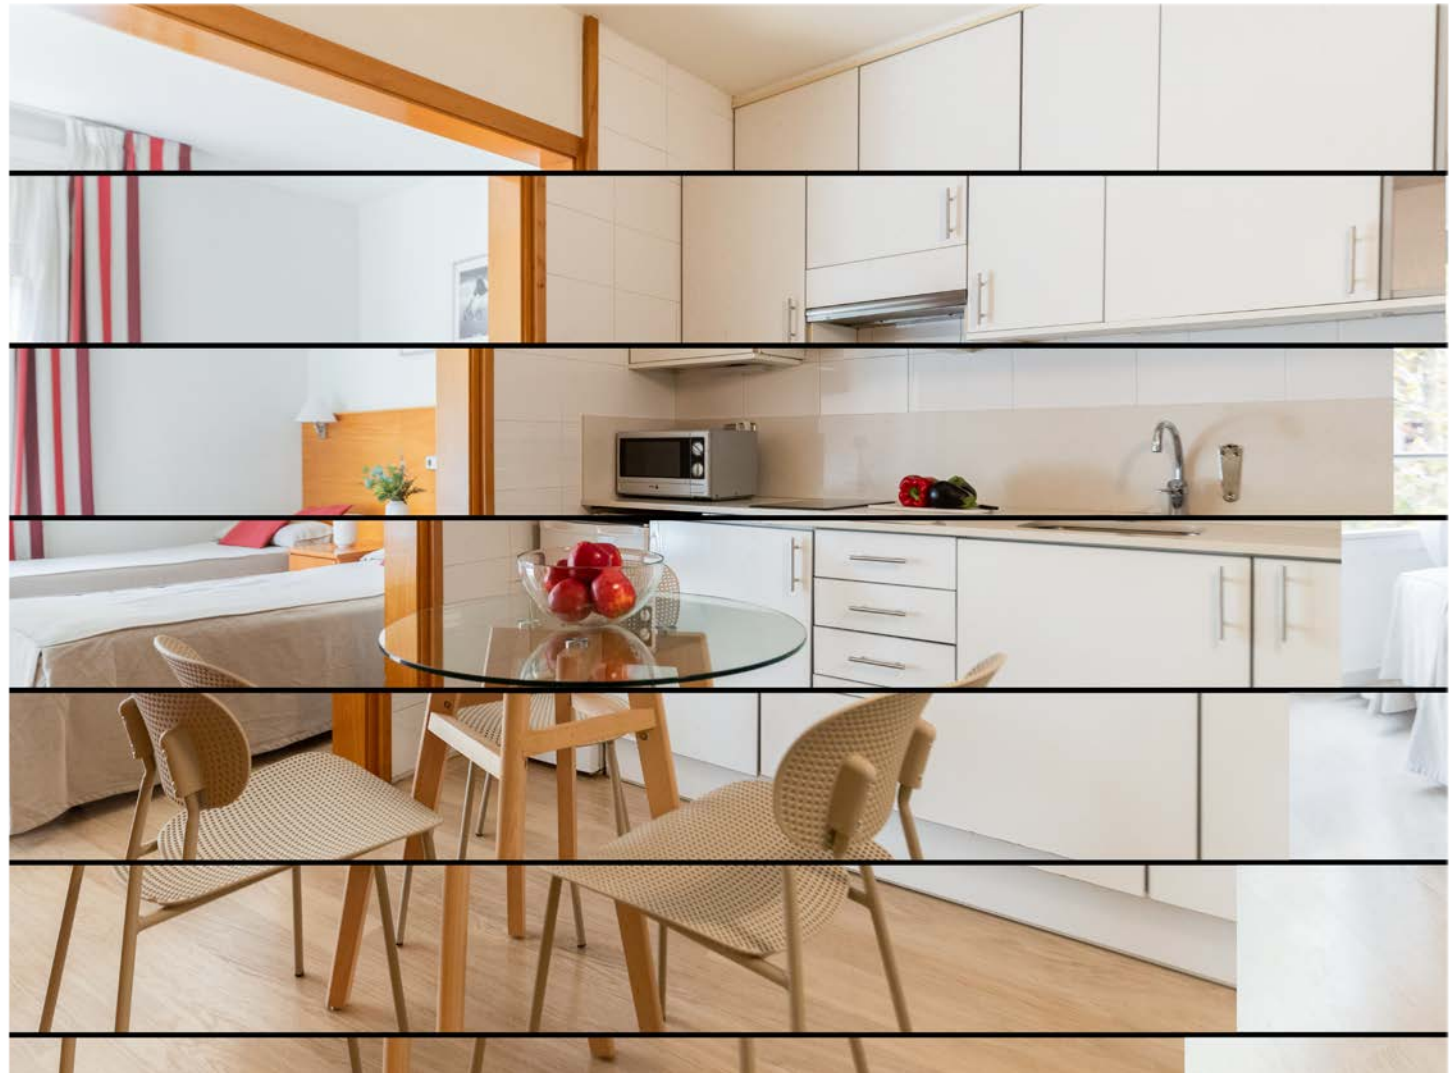

by **weflating**
Standard Apartment

+34 620 235 769
info@weflating.com
www.weflating.com

Surface: 35 m²

2 pax

1 Double or 2 Single bed

1 Bathroom

Air-Conditioning

Elevator

Wi-Fi connection