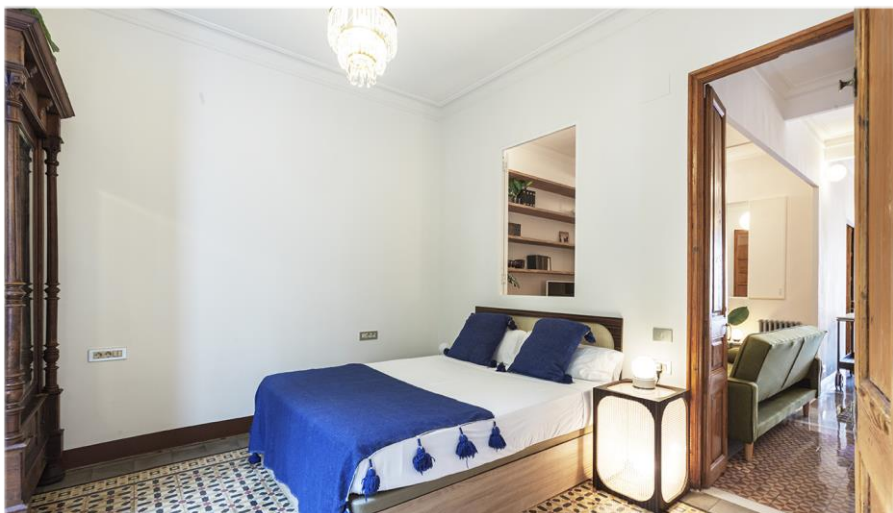

weflating Casa Cartabón

+34 620 235 769
info@weflating.com
www.weflating.com