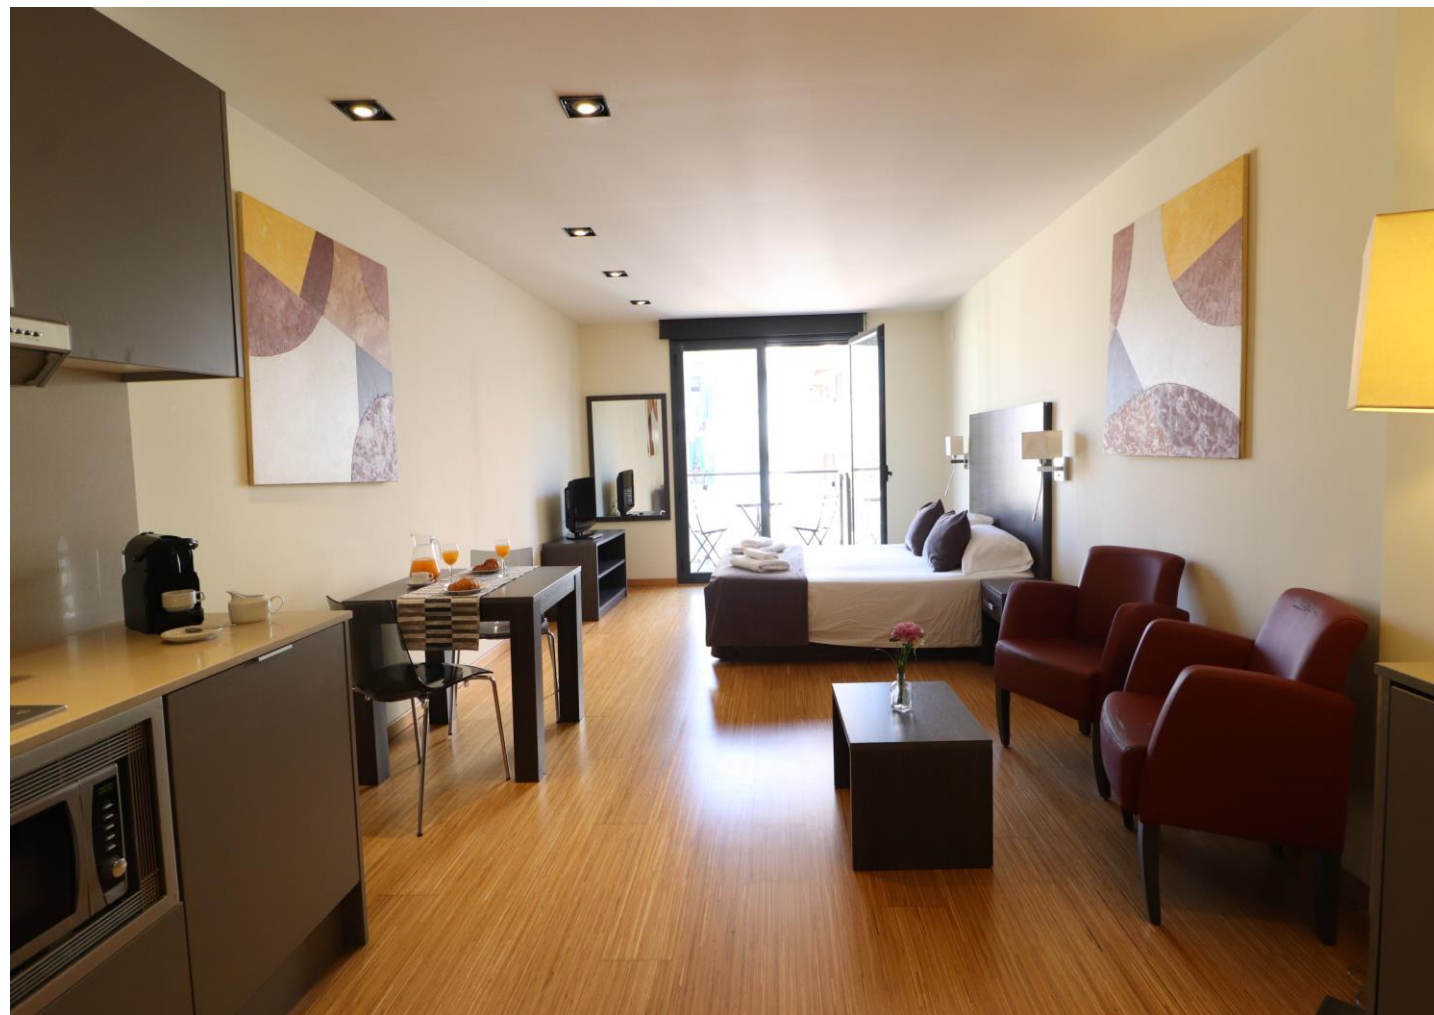

weflating Sagrada Familia

+34 620 235 769

info@weflating.com
www.weflating.com

Surface 50m²

Capacity: 2 pax

1 Doble bed

1 Bathroom

Elevator

Heating

Air-Conditioning

Washing machine

Wi-Fi connection