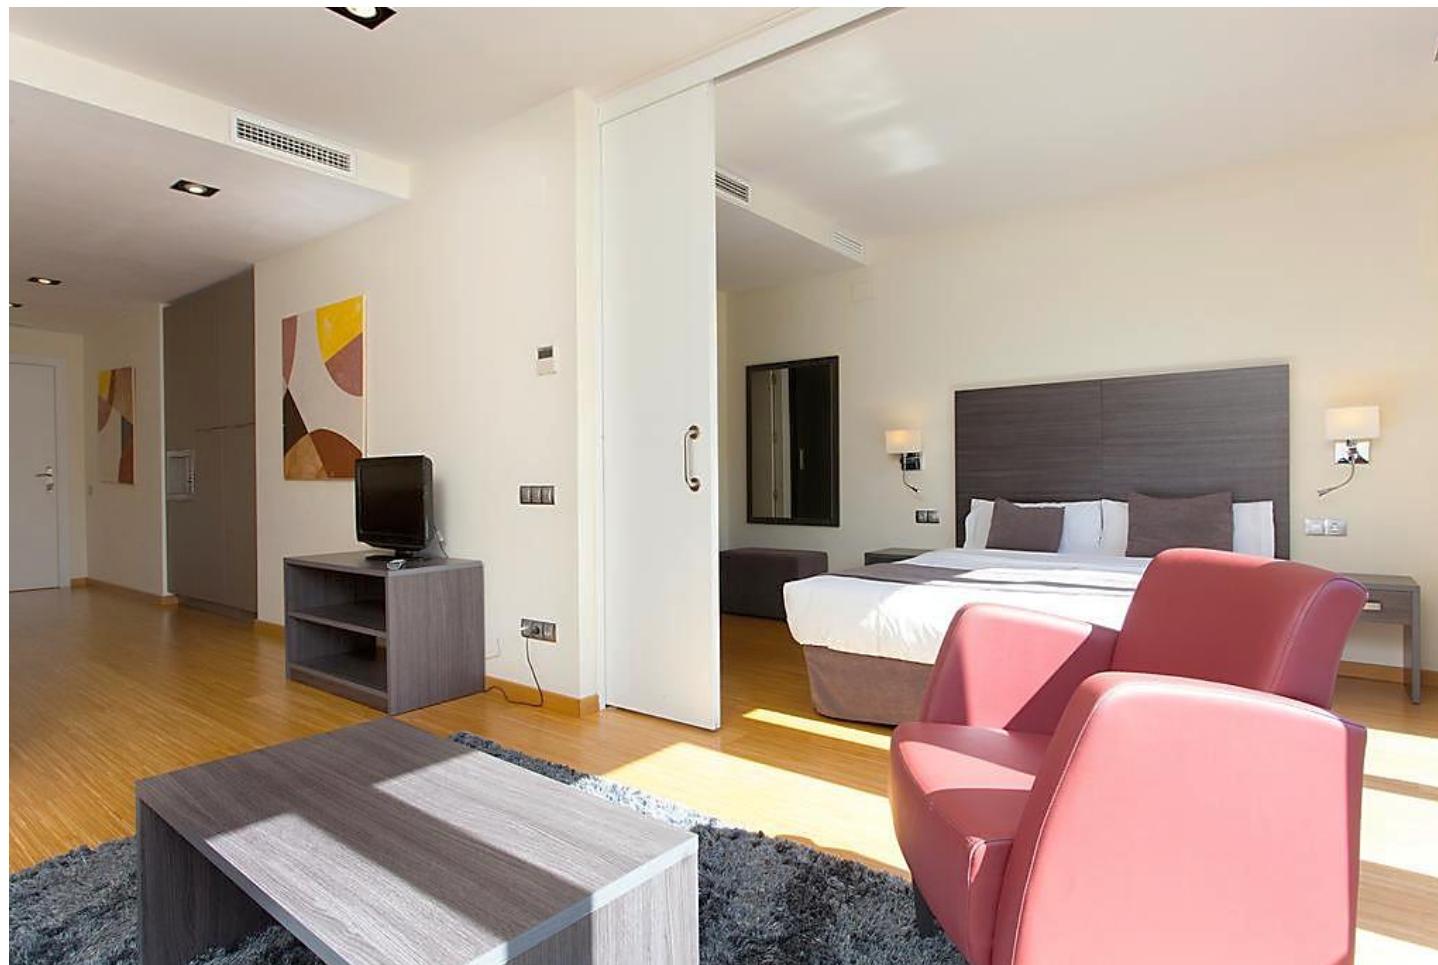

weflating Sagrada Familia

+34 620 235 769
info@weflating.com
www.weflating.com

Surface 60m²

Capacity: 2 pax

1 Doble bed

1 Bathroom

Elevator

Heating

Air-Conditioning

Washing machine

Wi-Fi connection