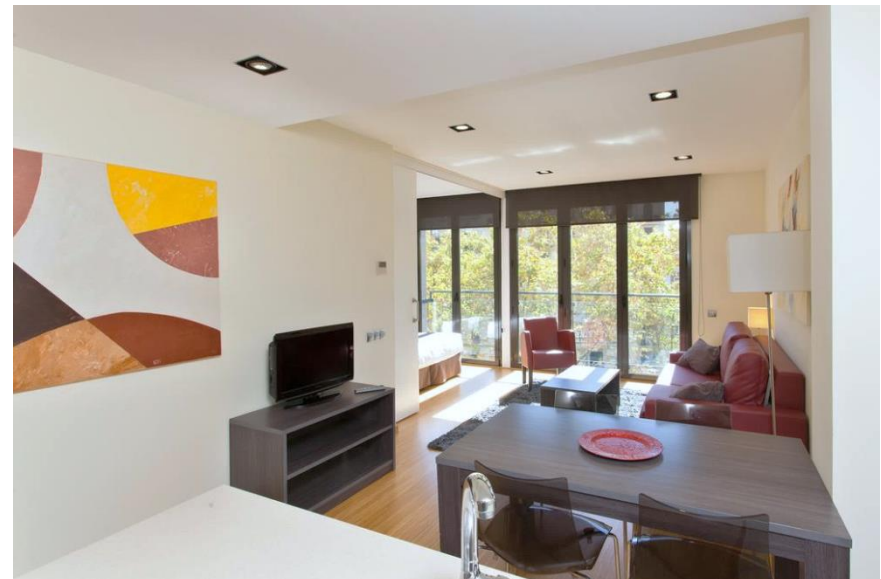

weflating Sagrada Familia

+34 620 235 769
info@weflating.com
www.weflating.com