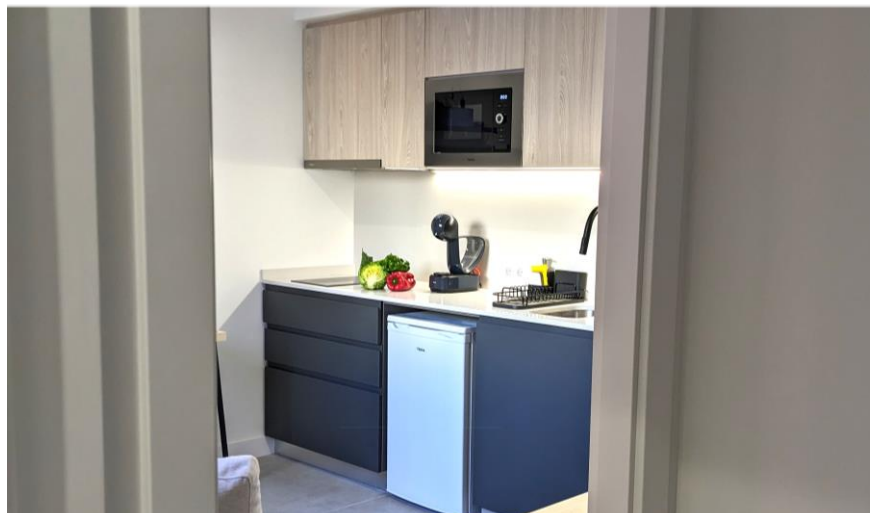

weflating Fira 2 BDR

+34 620 235 769
info@weflating.com
www.weflating.com