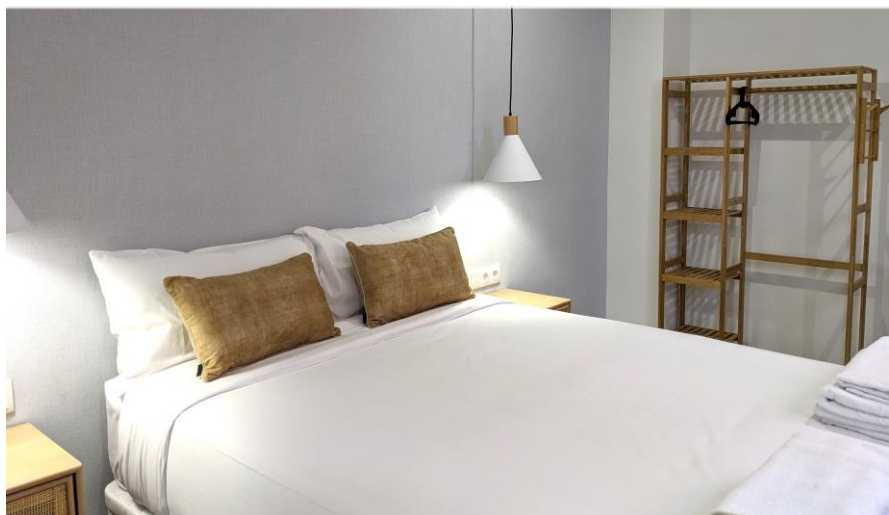

weflating Fira 2 BDR

+34 620 235 769
info@weflating.com
www.weflating.com