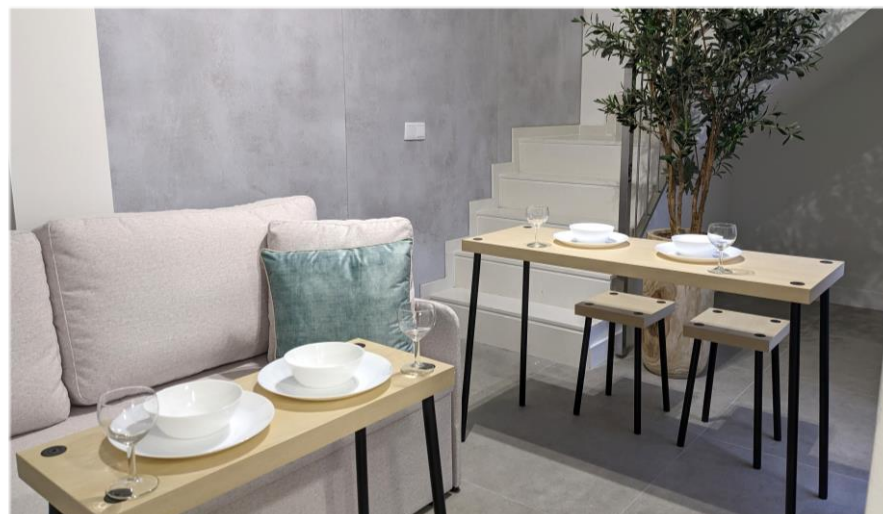

weflating Fira Duplex with patio

+34 620 235 769
info@weflating.com
www.weflating.com