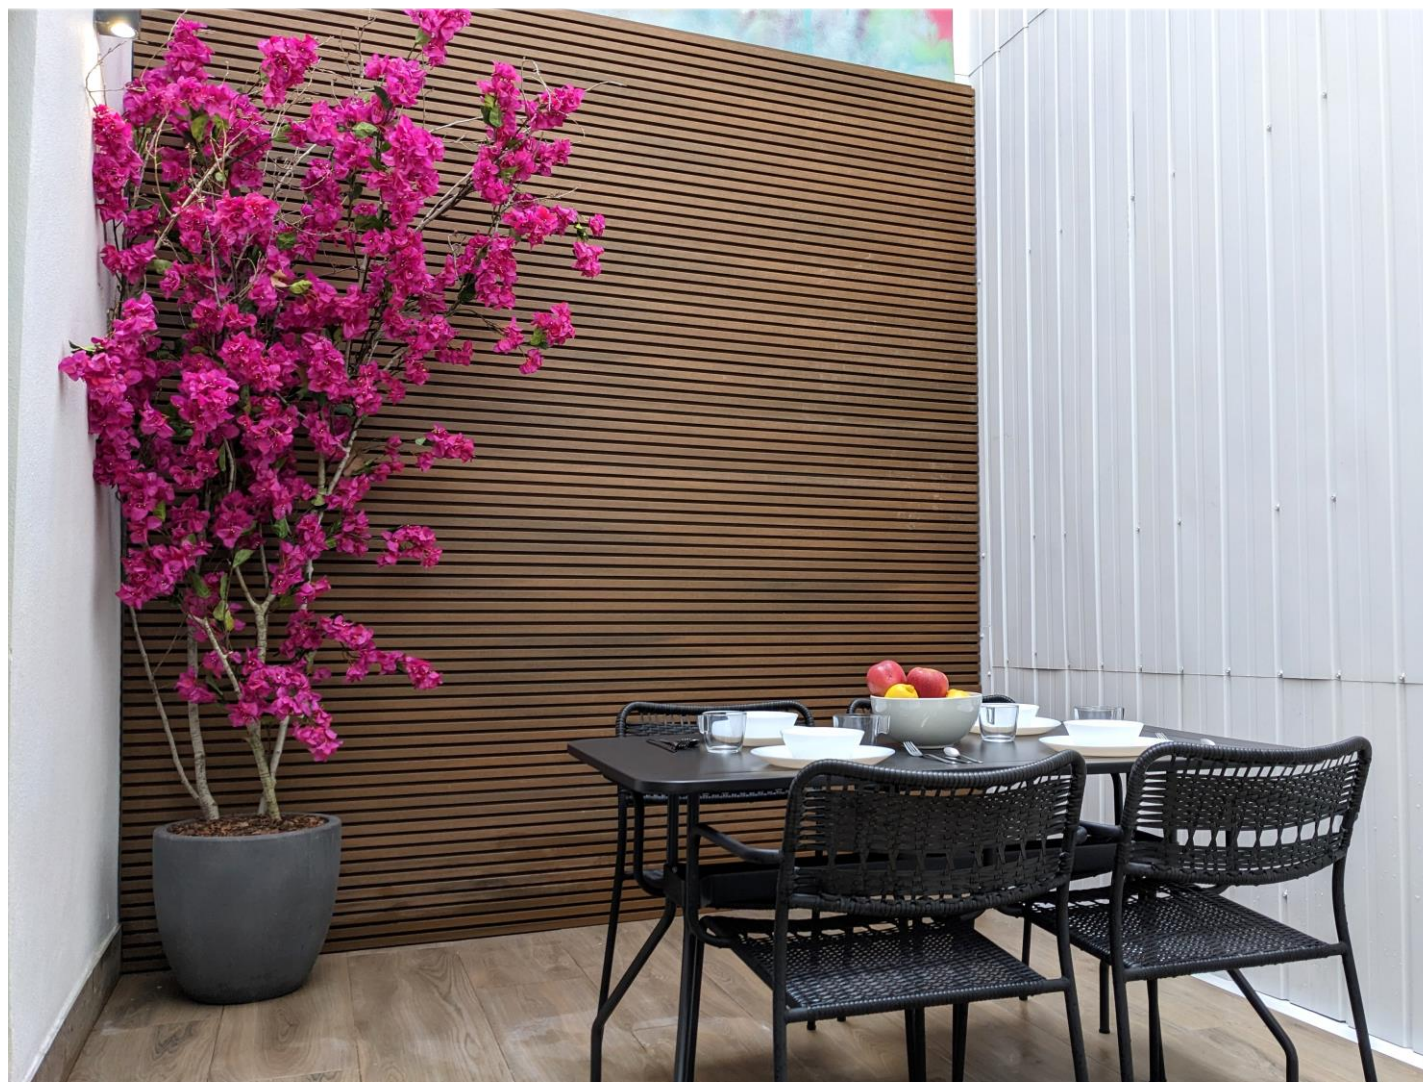

weflating Fira Duplex with patio

+34 620 235 769
info@weflating.com
www.weflating.com

Surface: 30 m²

4 pax

1 Double bed

1 Sofa bed

1 Bathroom

1 Shower

Elevator

Wi-Fi connection