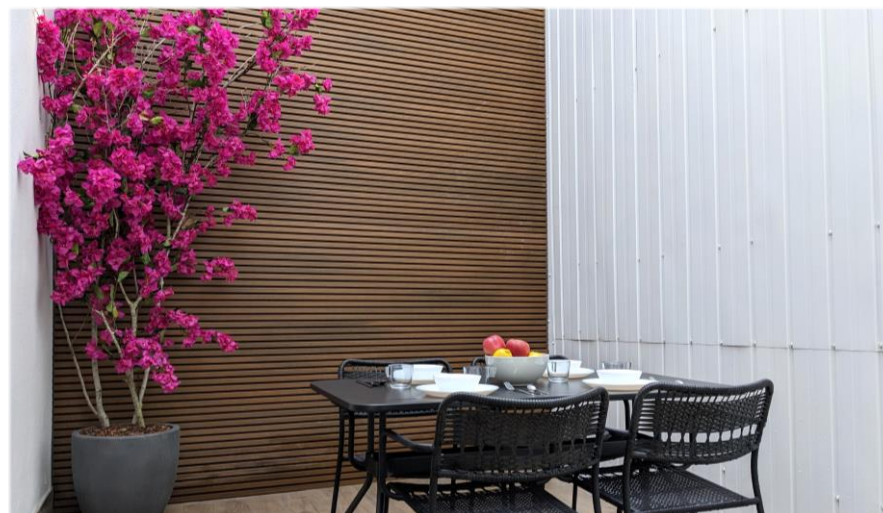

weflating Fira Duplex with patio

+34 620 235 769
info@weflating.com
www.weflating.com