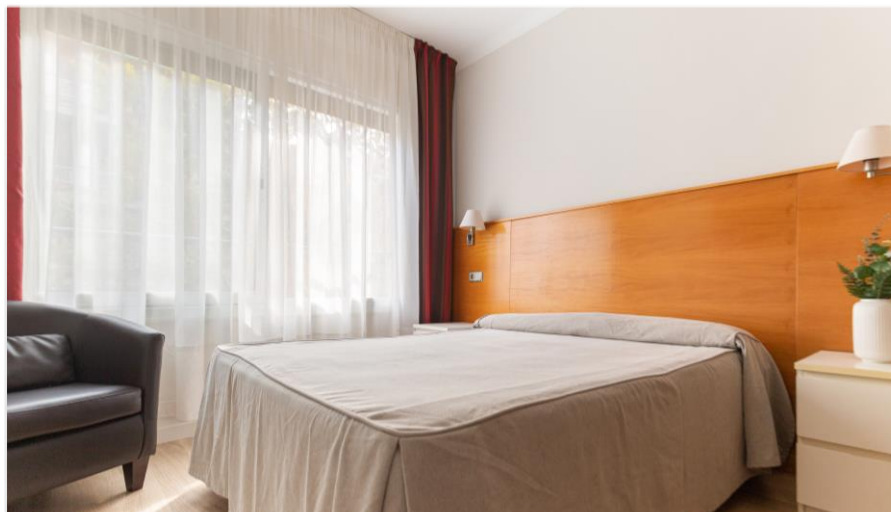

ATICA
APARTMENTS

by **weflating**
Standard Apartment

+34 620 235 769
info@weflating.com
www.weflating.com