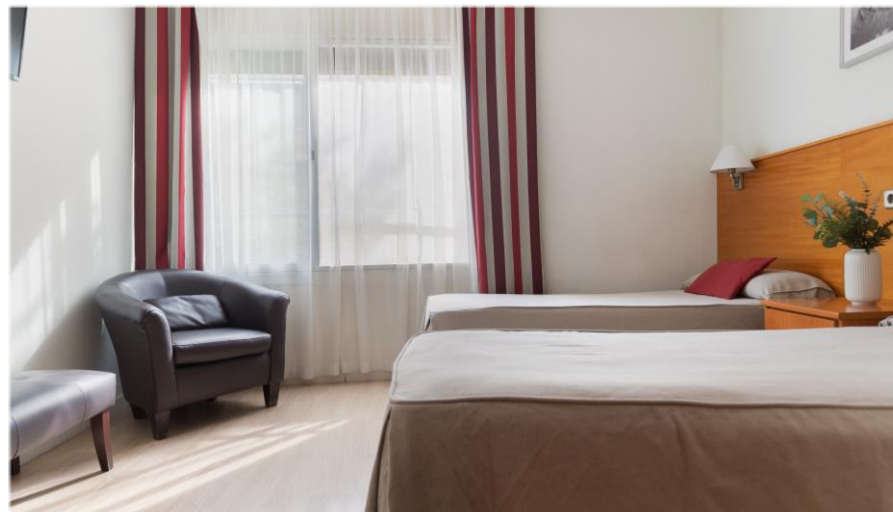

ATICA
APARTMENTS

by **weflating**
Standard Apartment

+34 620 235 769
info@weflating.com
www.weflating.com